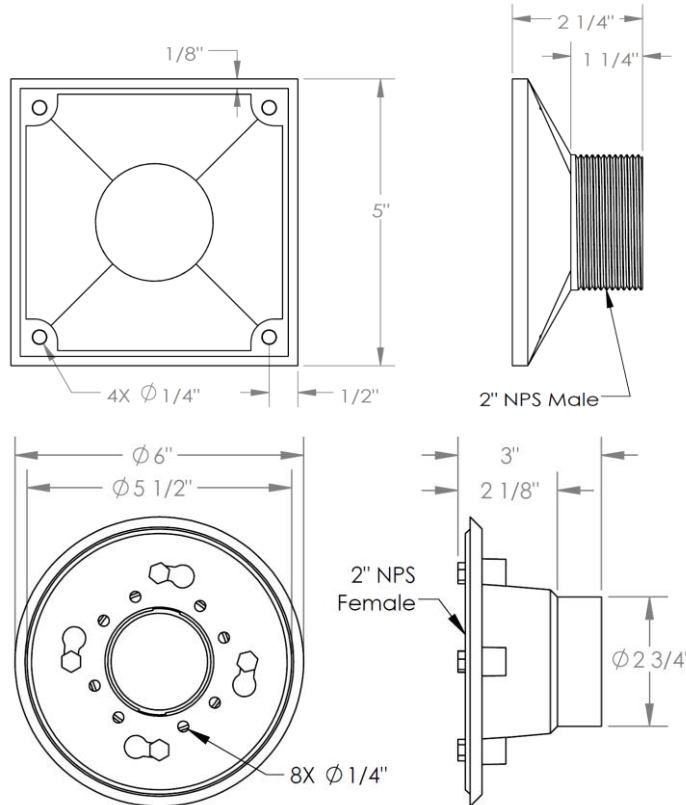

SD-PVC-2

PVC Rough Kit – 2"

Includes adjustable head with mud guard (SD-HED-2)
and PVC body with clamping collar

WATERMARK DESIGNS 9/12/2018