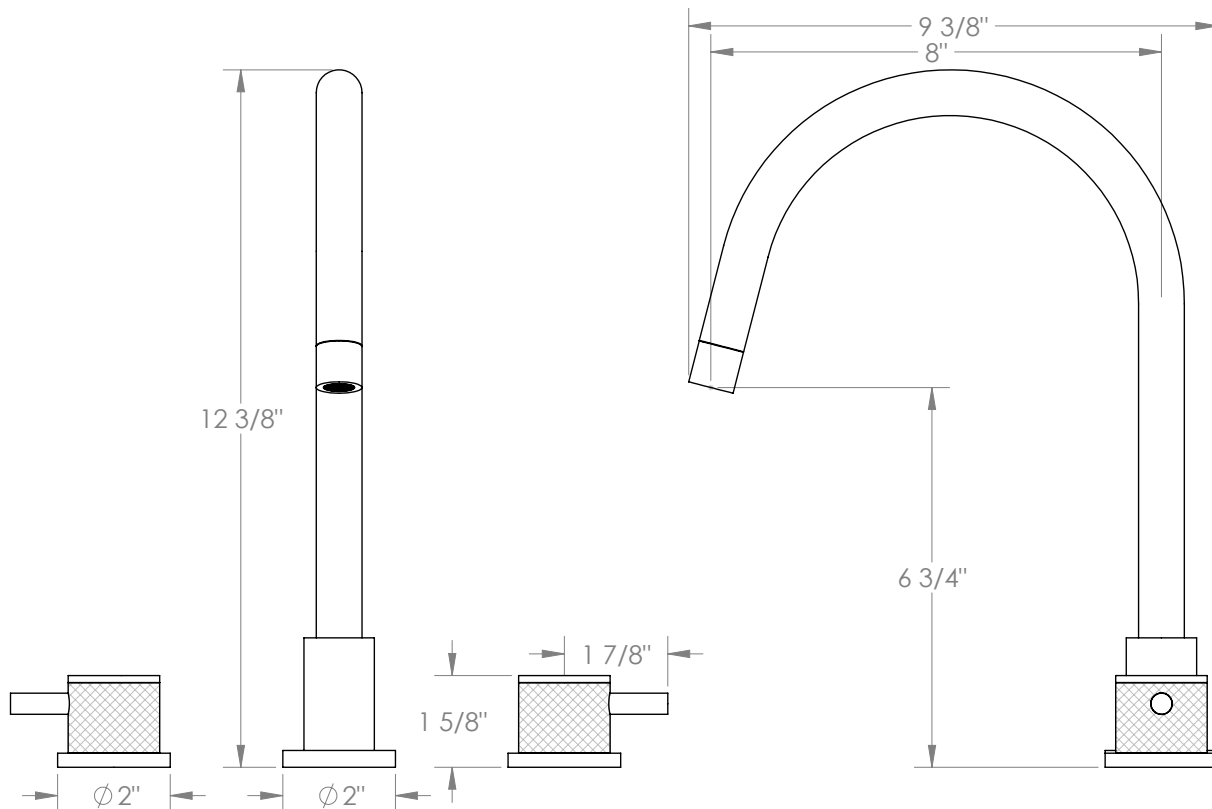

WATERMARK

BROOKLYN, NEW YORK

Titanium 22-7G-TIC

Deck Mounted, Two Handle, Gooseneck Faucet

- Fits Deck Up To 3" Thick
- Recommended Mounting Hole: 1-3/8"
- All Lead-Free Brass Construction
- Flow Rate: 1.75 GPM
- 1/4 Turn Ceramic Cartridge
- 360° Rotating Spout
- Professional Installation Required

Available in all finishes shown on the [Watermark Designs website](#)

Meets the applicable requirements of ASME A112.18.1-2005/CSA B125.1-05, entitled "Plumbing Supply Fittings".

Watermark Designs reserves the right to make revisions without notice to produce specifications. All product dimensions are nominal.