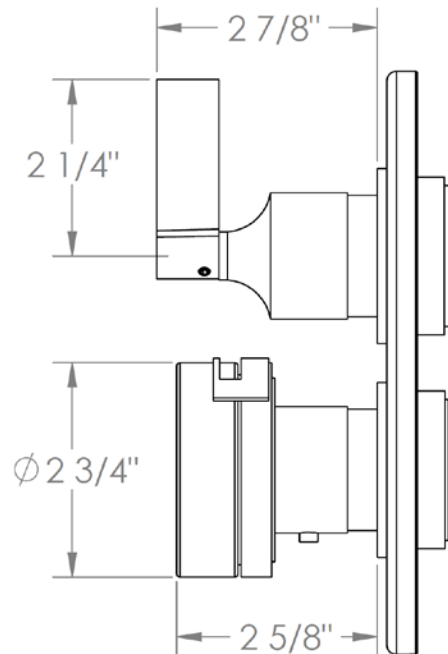

21-T20-E1

Trim Kit Only for Thermostatic Valve with Built-In Control

For use with SS-TH2000, SS-TH4000 or SS-THVD2 concealed rough

WATERMARK DESIGNS 5/16/2018