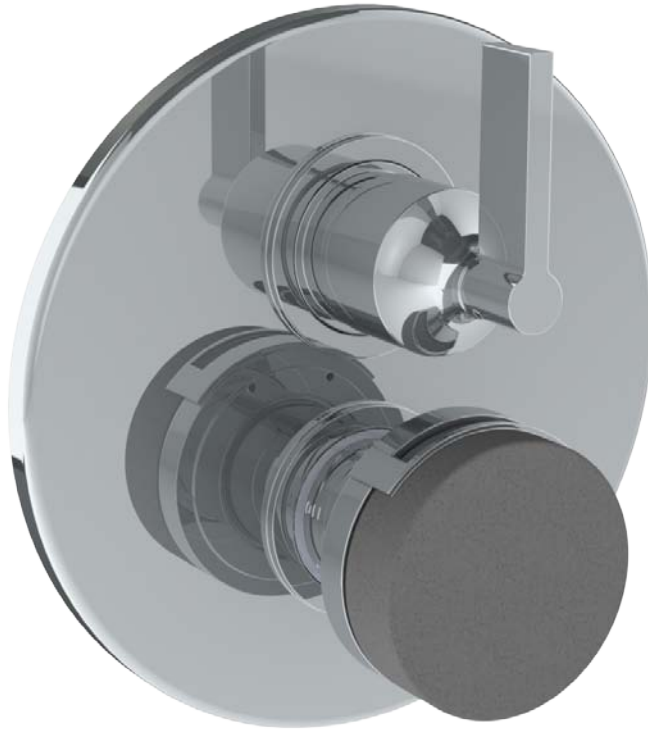

21-T20-E1

Trim Kit Only for Thermostatic Valve with Built-In Control

For use with SS-TH2000, SS-TH4000 or SS-THVD2 concealed rough

WATERMARK DESIGNS 5/16/2018