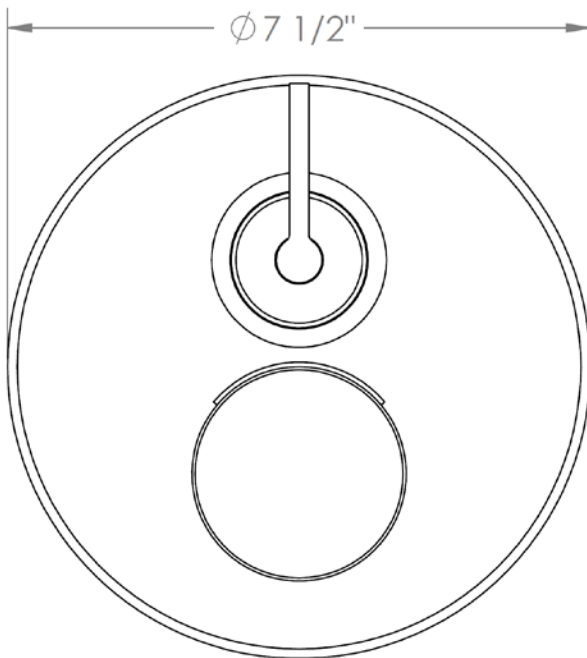

21-T20-E1

Trim Kit Only for Thermostatic Valve with Built-In Control

For use with SS-TH2000, SS-TH4000 or SS-THVD2 concealed rough

WATERMARK DESIGNS 5/16/2018